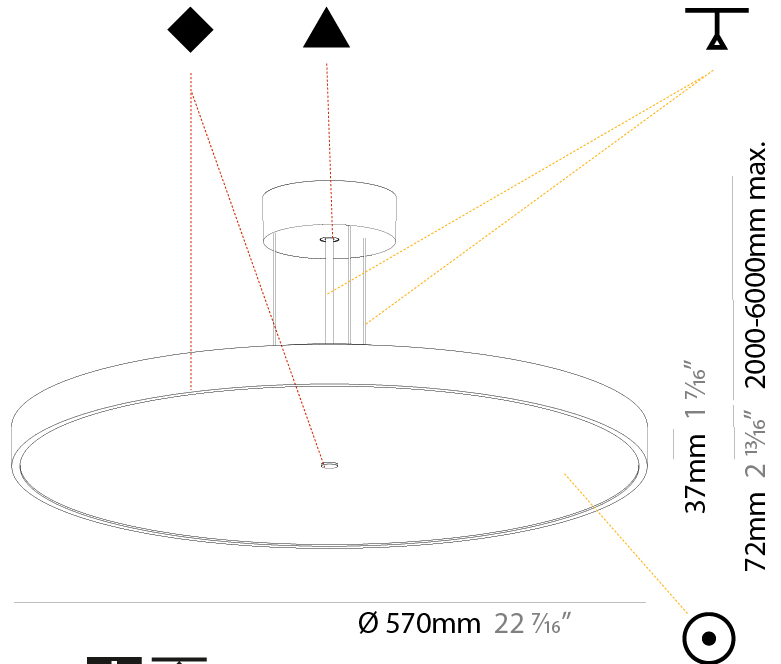

GENERAL

Series: Sign Diva
Subseries: Sign Diva
Brand: Prolicht
Division: Architectural
Mounting Type: Suspension
Mounting Location: Ceiling
Subcategory: Pendant

PHYSICAL

Shape: Round
Diameter (mm): 570
Diameter (in): 22 7/16
Height (mm): 72
Height (in): 2 13/16
Max. Overall Height (mm): 6072
Max. Overall Height (in): 239 1/16
Light Distribution: Direct
Weight (kg): 7.802
Weight (lbs): 17.2

Diffuser: PMMA - Opal / Micro-Prism / Sparkling Secret / Vintage Industrial with Shine Ring

Fixture Finish: SSR / BKV / CWI / CRY / HAB / UFT / ITA / RUA / FTG / MYG / LOD / PUS / FRO / FUP / KIA / POP / BLS / SPG / MEY / GOH / GUM / CHC / COM / ABZ / JAG / OBR / MOS / ROR

Fixture Material: Extruded Aluminum / Steel

Cable Details: 2000mm or 6000mm Transparent Cable

ELECTRICAL

Lamp Type: LED (Zhaga Standard)
Input Wattage (W): 58.3
Total Output Wattage (W): 53
Dimming: Tri-Mode (Non-Dimming and Phase Dimming (120Vac only) and 0-10V Dimming)
Driver Included: Yes
Driver Location: Integrated
Driver Type: Constant Current - Universal
Driver Class: Class 2
Input Voltage (V): 120 - 277
Constant Current (MA): 350

LED

Color Temperature (°K): 2700 / 3000 / 3500 / 4000
Max. Delivered Lumen (lm): 5060 / 6120 / 6233 / 6360
CRI: >90 CRI
Lamp Life (hrs): 50000

OPTICAL

RATINGS AND CERTIFICATIONS

Certified By: Certified for North American Standards
IP rating: IP20

PROJECT	_____
TYPE	_____
SPECIFIER	_____
QUANTITY	_____
DATE	_____