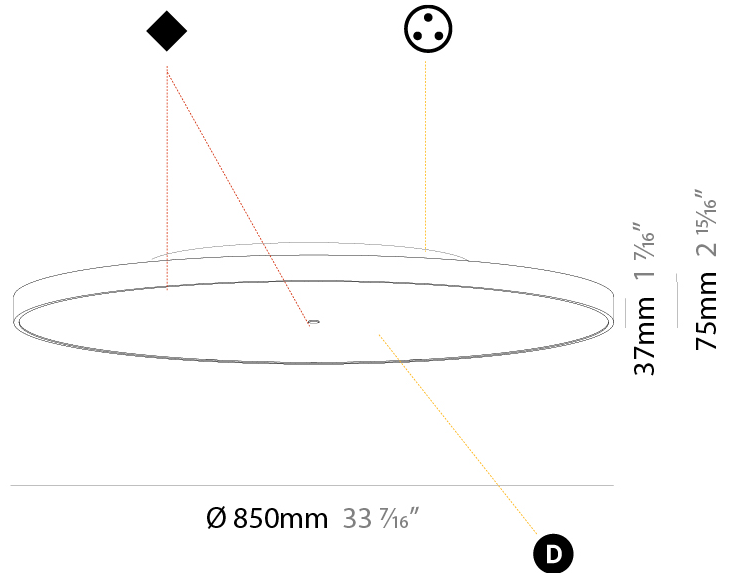

GENERAL

Series: Sign Diva
Subseries: Sign Diva
Brand: Prolicht
Division: Architectural
Mounting Type: Surface
Mounting Location: Ceiling
Subcategory: Ambient

PHYSICAL

Shape: Round
Diameter (mm): 850
Diameter (in): 33 ⁷/₁₆
Height (mm): 75
Height (in): 2 ¹⁵/₁₆
Light Distribution: Direct / Indirect
Weight (kg): 12.906
Weight (lbs): 28.453
Diffuser: Direct - PMMA - Opal/Micro-Prism/Sparkling Secret/Vintage Industrial with Shine Ring / Indirect - White/Yellow/Orange/Red/Blue/Green
Fixture Finish: SSR / BKV / CWI / CRY / HAB / UFT / ITA / RUA / FTG / MYG / LOD / PUS / FRO / FUP / KIA / POP / BLS / SPG / MEY / GOH / GUM / CHC / COM / ABZ / JAG / OBR / MOS / ROR
Fixture Material: Extruded Aluminum / Steel

ELECTRICAL

Lamp Type: LED (Zhaga Standard)
Input Wattage (W): 96.8
Total Output Wattage (W): 76.8
Dimming: Tri-Mode (Non-Dimming and Phase Dimming (120Vac only) and 0-10V Dimming)
Driver Included: Yes
Driver Location: Integrated
Driver Type: Constant Current - Universal
Driver Class: Class 2
Input Voltage (V): 120 - 277
Constant Current (MA): 600

LED

Color Temperature (°K): 3000 / 3500 / 4000
Max. Delivered Lumen (lm): 11160 / 11388 / 11620
CRI: >90 CRI
Lamp Life (hrs): 50000

OPTICAL

RATINGS AND CERTIFICATIONS

Certified By: Certified for North American Standards
IP rating: IP20

PROJECT
TYPE
SPECIFIER
QUANTITY
DATE