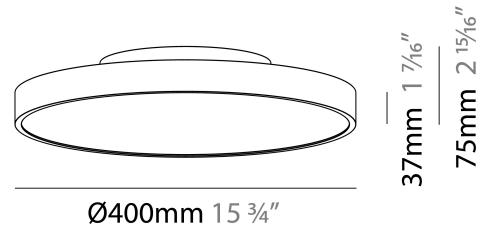

GENERAL

Series: Sign Diva
Subseries: Sign Diva
Brand: Prolicht
Division: Architectural
Mounting Type: Surface
Mounting Location: Ceiling
Subcategory: Ambient

PHYSICAL

Shape: Round
Diameter (mm): 400
Diameter (in): 15 ³/₄
Height (mm): 75
Height (in): 2 ¹⁵/₁₆
Light Distribution: Direct / Indirect
Weight (kg): 2.302
Weight (lbs): 5.075
Diffuser: Direct - PMMA - Opal/Micro-Prism/Sparkling Secret/Vintage Industrial with Shine Ring / Indirect - White/Yellow/Orange/Red/Blue/Green
Fixture Finish: SSR / BKV / CWI / CRY / HAB / UFT / ITA / RUA / FTG / MYG / LOD / PUS / FRO / FUP / KIA / POP / BLS / SPG / MEY / GOH / GUM / CHC / COM / ABZ / JAG / OBR / MOS / ROR
Fixture Material: Extruded Aluminum / Steel

ELECTRICAL

Lamp Type: LED (Zhaga Standard)
Input Wattage (W): 19.8
Total Output Wattage (W): 16
Dimming: Tri-Mode (Non-Dimming and Phase Dimming (120Vac only) and 0-10V Dimming)
Driver Included: Yes
Driver Location: Integrated
Driver Type: Constant Current - Universal
Driver Class: Class 2
Input Voltage (V): 120 - 277
Constant Current (MA): 500

LED

Color Temperature (*K): 3000 / 3500 / 4000
Max. Delivered Lumen (lm): 2280 / 2313 / 2360
CRI: >90 CRI
Lamp Life (hrs): 50000

OPTICAL

RATINGS AND CERTIFICATIONS

Certified By: Certified for North American Standards
IP rating: IP20