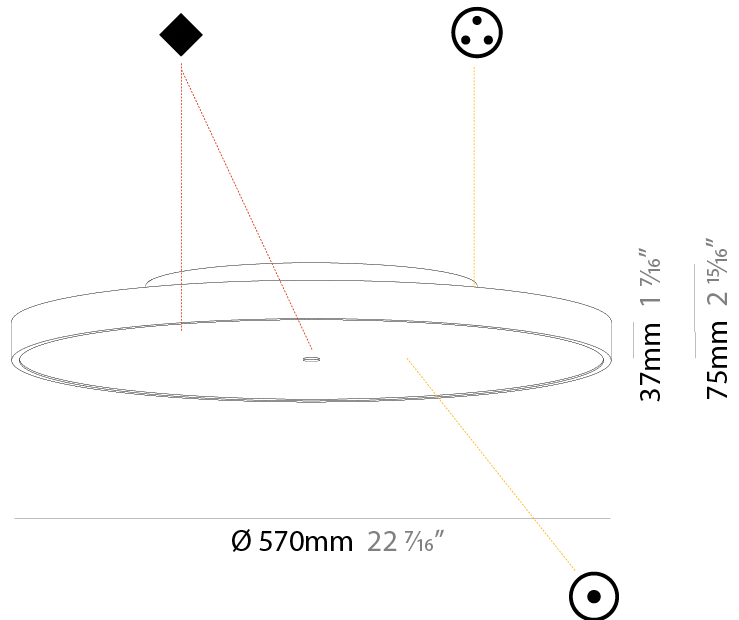

GENERAL

Series: Sign Diva
Subseries: Sign Diva
Brand: Prolicht
Division: Architectural
Mounting Type: Surface
Mounting Location: Ceiling
Subcategory: Ambient

PHYSICAL

Shape: Round
Diameter (mm): 570
Diameter (in): 22 7/16
Height (mm): 75
Height (in): 2 15/16
Light Distribution: Direct / Indirect
Weight (kg): 7.066
Weight (lbs): 15.578
Diffuser: Direct - PMMA - Opal/Micro-Prism/Sparkling Secret/Vintage Industrial with Shine Ring / Indirect - White/Yellow/Orange/Red/Blue/Green
Fixture Finish: SSR / BKV / CWI / CRY / HAB / UFT / ITA / RUA / FTG / MYG / LOD / PUS / FRO / FUP / KIA / POP / BLS / SPG / MEY / GOH / GUM / CHC / COM / ABZ / JAG / OBR / MOS / ROR
Fixture Material: Extruded Aluminum / Steel

ELECTRICAL

Lamp Type: LED (Zhaga Standard)
Input Wattage (W): 58.3
Total Output Wattage (W): 53
Dimming: Tri-Mode (Non-Dimming and Phase Dimming (120Vac only) and 0-10V Dimming)
Driver Included: Yes
Driver Location: Integrated
Driver Type: Constant Current - Universal
Driver Class: Class 2
Input Voltage (V): 120 - 277
Constant Current (MA): 350

LED

Color Temperature (*K): 3000 / 3500 / 4000
Max. Delivered Lumen (lm): 6170 / 6292 / 6420
CRI: >90 CRI
Lamp Life (hrs): 50000

OPTICAL

RATINGS AND CERTIFICATIONS

Certified By: Certified for North American Standards
IP rating: IP20