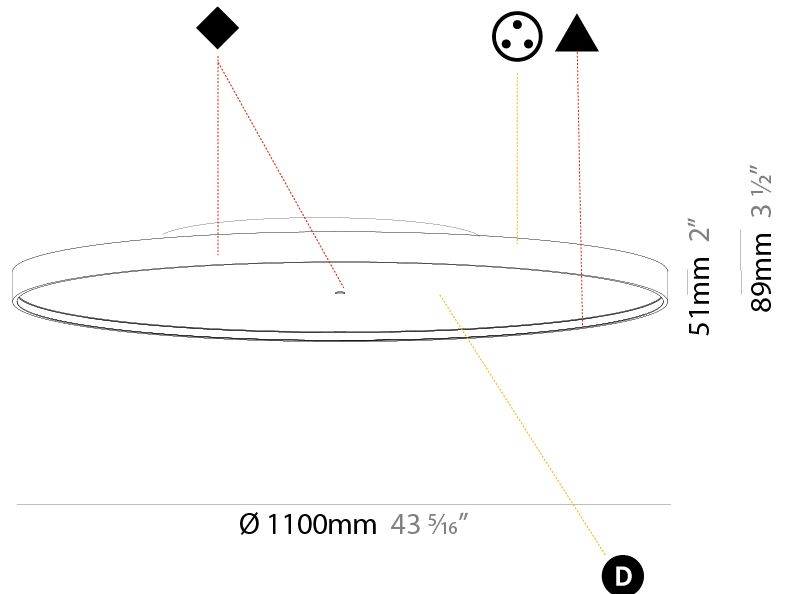

GENERAL

Series: Sign Diva
Subseries: Sign Diva Korona
Brand: Prolicht
Division: Architectural
Mounting Type: Surface
Mounting Location: Ceiling
Subcategory: Ambient

PHYSICAL

Shape: Round
Diameter (mm): 1100
Diameter (in): 43 ⁵/₁₆
Height (mm): 89
Height (in): 3 ¹/₂
Light Distribution: Direct / Indirect
Weight (kg): 18.901
Weight (lbs): 41.67
Diffuser: Direct - PMMA - Opal/Micro-Prism/Sparkling Secret/Vintage Industrial / Indirect - White/Yellow/Orange/Red/Blue/Green
Fixture Finish: SSR / BKV / CWI / CRY / HAB / UFT / ITA / RUA / FTG / MYG / LOD / PUS / FRO / FUP / KIA / POP / BLS / SPG / MEY / GOH / GUM / CHC / COM / ABZ / JAG / OBR / MOS / ROR
Fixture Material: Extruded Aluminum / Steel

ELECTRICAL

Lamp Type: LED (Zhaga Standard)
Input Wattage (W): 169.4
Total Output Wattage (W): 134
Dimming: Tri-Mode (Non-Dimming and Phase Dimming (120Vac only) and 0-10V Dimming)
Driver Included: Yes
Driver Location: Integrated
Driver Type: Constant Current - Universal
Driver Class: Class 2
Input Voltage (V): 120 - 277
Constant Current (MA): 600

LED

Color Temperature (°K): 3000 / 3500 / 4000
Max. Delivered Lumen (lm): 19520 / 19933 / 20340
CRI: >90 CRI
Lamp Life (hrs): 50000

OPTICAL

RATINGS AND CERTIFICATIONS

Certified By: Certified for North American Standards
IP rating: IP20