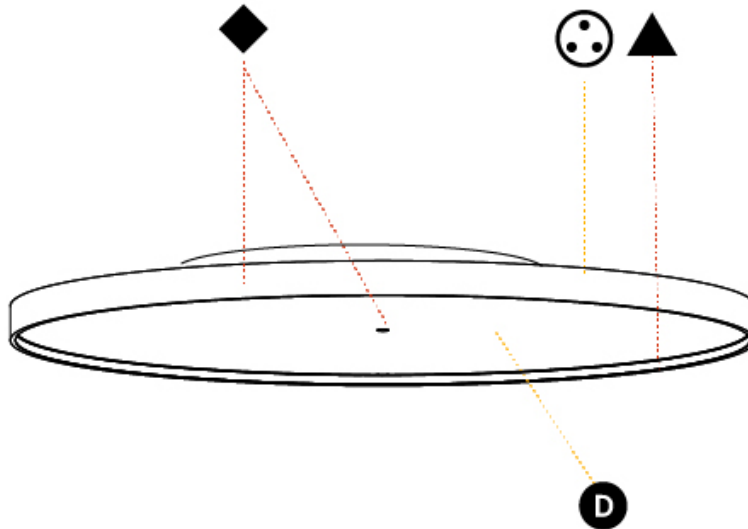

SIGN DIVA KORONA SURFACE

A3D099-

PROJECT	_____
TYPE	_____
SPECIFIER	_____
QUANTITY	_____
DATE	_____