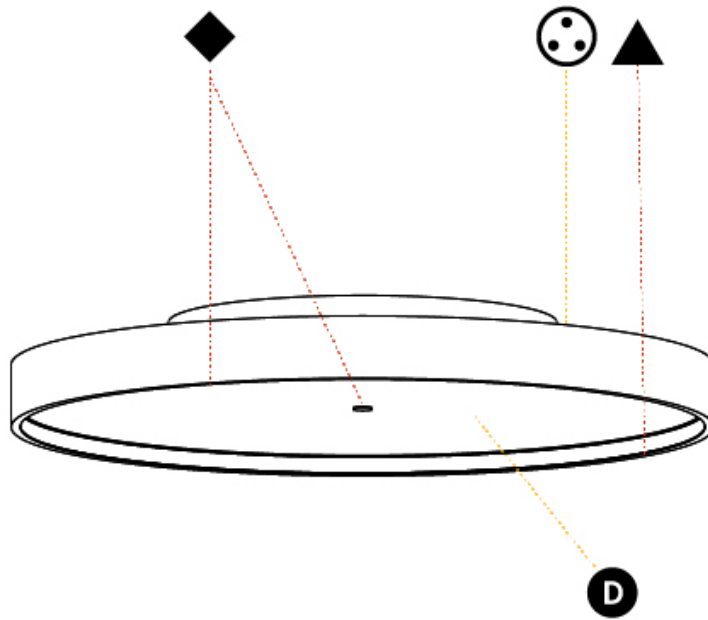

A3D087-

PROJECT	_____
TYPE	_____
SPECIFIER	_____
QUANTITY	_____
DATE	_____