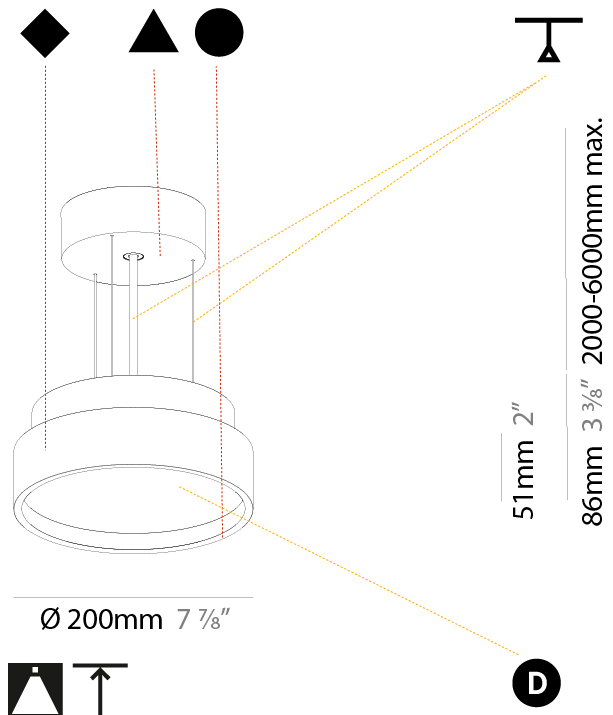

GENERAL

Series: Sign Diva
Subseries: Sign Diva Korona
Brand: Prolicht
Division: Architectural
Mounting Type: Suspension
Mounting Location: Ceiling
Subcategory: Pendant

PHYSICAL

Shape: Round
Diameter (mm): 200
Diameter (in): 7 7/8
Height (mm): 86
Height (in): 3 3/8
Light Distribution: Direct
Weight (kg): 1.873
Weight (lbs): 4.129
Diffuser: PMMA - Opal / Micro-Prism / Sparkling Secret / Vintage Industrial
Fixture Finish: SSR / BKV / CWI / CRY / HAB / UFT / ITA / RUA / FTG / MYG / LOD / PUS / FRO / FUP / KIA / POP / BLS / SPG / MEY / GOH / GUM / CHC / COM / ABZ / JAG / OBR / MOS / ROR
Fixture Material: Extruded Aluminum / Steel
Cable Details: 2,000mm/78 3/4" or 6,000mm/236 1/4" Transparent Cable

ELECTRICAL

Lamp Type: LED (Zhaga Standard)
Input Wattage (W): 10
Total Output Wattage (W): 11
Dimming: Tri-Mode (Non-Dimming and Phase Dimming (120Vac only) and 0-10V Dimming)
Driver Included: Yes
Driver Location: Integrated
Driver Type: Constant Current - Universal
Driver Class: Class 2
Input Voltage (V): 120 - 277
Constant Current (MA): 350

LED

Color Temperature (°K): 2700 / 3000 / 3500 / 4000
Max. Delivered Lumen (lm): 836 / 895 / 903 / 921
Nominal Lumen (lm): 1280 / 1370 / 1382 / 1410
CRI: >90 CRI
Lamp Life (hrs): 50000

OPTICAL

RATINGS AND CERTIFICATIONS

Certified By: Certified for North American Standards
IP rating: IP20