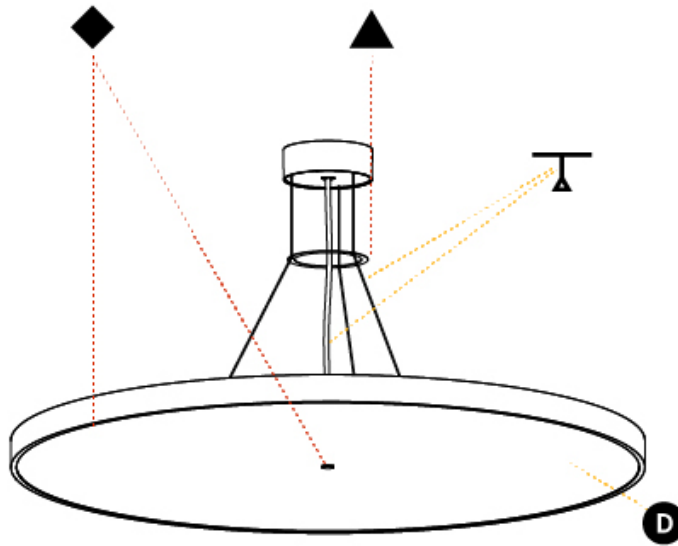

A300007-

PROJECT	_____
TYPE	_____
SPECIFIER	_____
QUANTITY	_____
DATE	_____