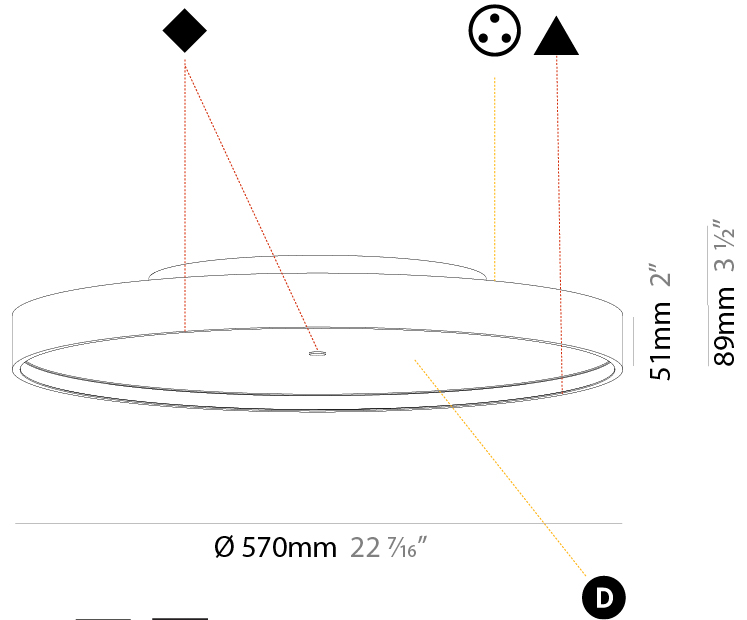

GENERAL

Series: Sign Diva
Subseries: Sign Diva Korona
Brand: Prolicht
Division: Architectural
Mounting Type: Surface
Mounting Location: Ceiling
Subcategory: Ambient

PHYSICAL

Shape: Round
Diameter (mm): 570
Diameter (in): 22 7/16
Height (mm): 89
Height (in): 3 1/2
Light Distribution: Direct / Indirect
Weight (kg): 7.4
Weight (lbs): 16.314
Diffuser: Direct - PMMA - Opal/Micro-Prism/Sparkling Secret/Vintage Industrial / Indirect - White/Yellow/Orange/Red/Blue/Green
Fixture Finish: SSR / BKV / CWI / CRY / HAB / UFT / ITA / RUA / FTG / MYG / LOD / PUS / FRO / FUP / KIA / POP / BLS / SPG / MEY / GOH / GUM / CHC / COM / ABZ / JAG / OBR / MOS / ROR
Fixture Material: Extruded Aluminum / Steel

ELECTRICAL

Lamp Type: LED (Zhaga Standard)
Input Wattage (W): 58.3
Total Output Wattage (W): 53
Dimming: Tri-Mode (Non-Dimming and Phase Dimming (120Vac only) and 0-10V Dimming)
Driver Included: Yes
Driver Location: Integrated
Driver Type: Constant Current - Universal
Driver Class: Class 2
Input Voltage (V): 120 - 277
Constant Current (MA): 350

LED

Color Temperature (°K): 3000 / 3500 / 4000
Max. Delivered Lumen (lm): 6170 / 6292 / 6420
CRI: >90 CRI
Lamp Life (hrs): 50000

OPTICAL

RATINGS AND CERTIFICATIONS

Certified By: Certified for North American Standards
IP rating: IP20

PROJECT
TYPE
SPECIFIER
QUANTITY
DATE