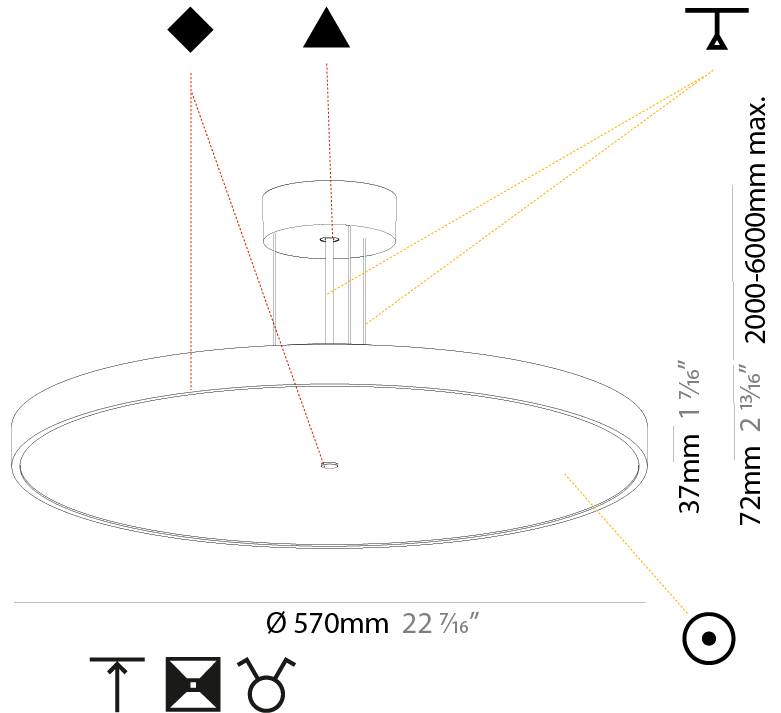

GENERAL

Series: Sign Diva
Subseries: Sign Diva
Brand: Prolicht
Division: Architectural
Mounting Type: Suspension
Mounting Location: Ceiling
Subcategory: Pendant

PHYSICAL

Shape: Round
Diameter (mm): 570
Diameter (in): 22 7/16
Height (mm): 72
Height (in): 2 13/16
Max. Overall Height (mm): 6072
Max. Overall Height (in): 239 7/16
Light Distribution: Direct / Indirect
Weight (kg): 8.548
Weight (lbs): 18.85
Diffuser: PMMA - Opal / Micro-Prism / Sparkling Secret / Vintage Industrial with Shine Ring
Fixture Finish: SSR / BKV / CWI / CRY / HAB / UFT / ITA / RUA / FTG / MYG / LOD / PUS / FRO / FUP / KIA / POP / BLS / SPG / MEY / GOH / GUM / CHC / COM / ABZ / JAG / OBR / MOS / ROR
Fixture Material: Extruded Aluminum / Steel
Cable Details: 2000mm or 6000mm Transparent Cable

ELECTRICAL

Lamp Type: LED (Zhaga Standard)
Input Wattage (W): 80.3
Total Output Wattage (W): 53 / 18
Dimming: Tri-Mode (Non-Dimming and Phase Dimming (120Vac only) and 0-10V Dimming)
Driver Included: Yes
Driver Location: Integrated
Driver Type: Constant Current - Universal
Driver Class: Class 2
Input Voltage (V): 120 - 277
Constant Current (MA): 350

LED

Color Temperature (°K): 2700 / 3000 / 3500 / 4000
Max. Delivered Lumen (lm): 6110 / 7650 / 7801 / 7960
CRI: >90 CRI
Lamp Life (hrs): 50000

OPTICAL

RATINGS AND CERTIFICATIONS

Certified By: Certified for North American Standards
IP rating: IP20

PROJECT _____
TYPE _____
SPECIFIER _____
QUANTITY _____
DATE _____

A