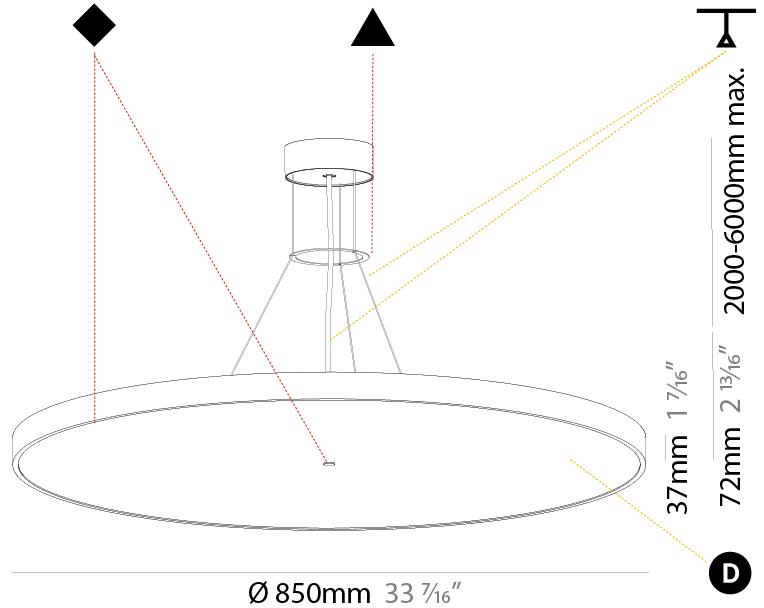

GENERAL

Series: Sign Diva
Subseries: Sign Diva
Brand: Prolicht
Division: Architectural
Mounting Type: Suspension
Mounting Location: Ceiling
Subcategory: Pendant

PHYSICAL

Shape: Round
Diameter (mm): 850
Diameter (in): 33 7/16"
Height (mm): 72
Height (in): 2 13/16"
Max. Overall Height (mm): 6072
Max. Overall Height (in): 239 7/16"
Light Distribution: Direct / Indirect
Weight (kg): 14.868
Weight (lbs): 32.78
Diffuser: PMMA - Opal / Micro-Prism / Sparkling Secret / Vintage Industrial
Fixture Finish: SSR / BKV / CWI / CRY / HAB / UFT / ITA / RUA / FTG / MYG / LOD / PUS / FRO / FUP / KIA / POP / BLS / SPG / MEY / GOH / GUM / CHC / COM / ABZ / JAG / OBR / MOS / ROR
Fixture Material: Extruded Aluminum / Steel
Cable Details: 2000mm or 6000mm Transparent Cable

ELECTRICAL

Lamp Type: LED (Zhaga Standard)
Input Wattage (W): 118.8
Total Output Wattage (W): 94.8
Dimming: Tri-Mode (Non-Dimming and Phase Dimming (120Vac only) and 0-10V Dimming)
Driver Included: Yes
Driver Location: Integrated
Driver Type: Constant Current - Universal
Driver Class: Class 2
Input Voltage (V): 120 - 277
Constant Current (MA): 600 / 350

LED

Color Temperature (°K): 2700 / 3000 / 3500 / 4000
Max. Delivered Lumen (lm): 9880 / 12310 / 12554 / 12810
CRI: >90 CRI
Lamp Life (hrs): 50000

OPTICAL

RATINGS AND CERTIFICATIONS

Certified By: Certified for North American Standards
IP rating: IP20